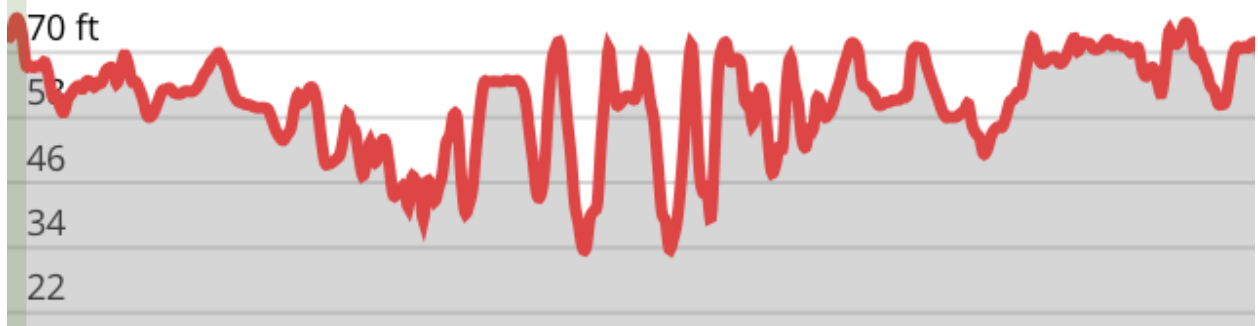

Hiked 6.77 mi on 10/16/15

6.78 mi Hike

ELEVATION

MAX