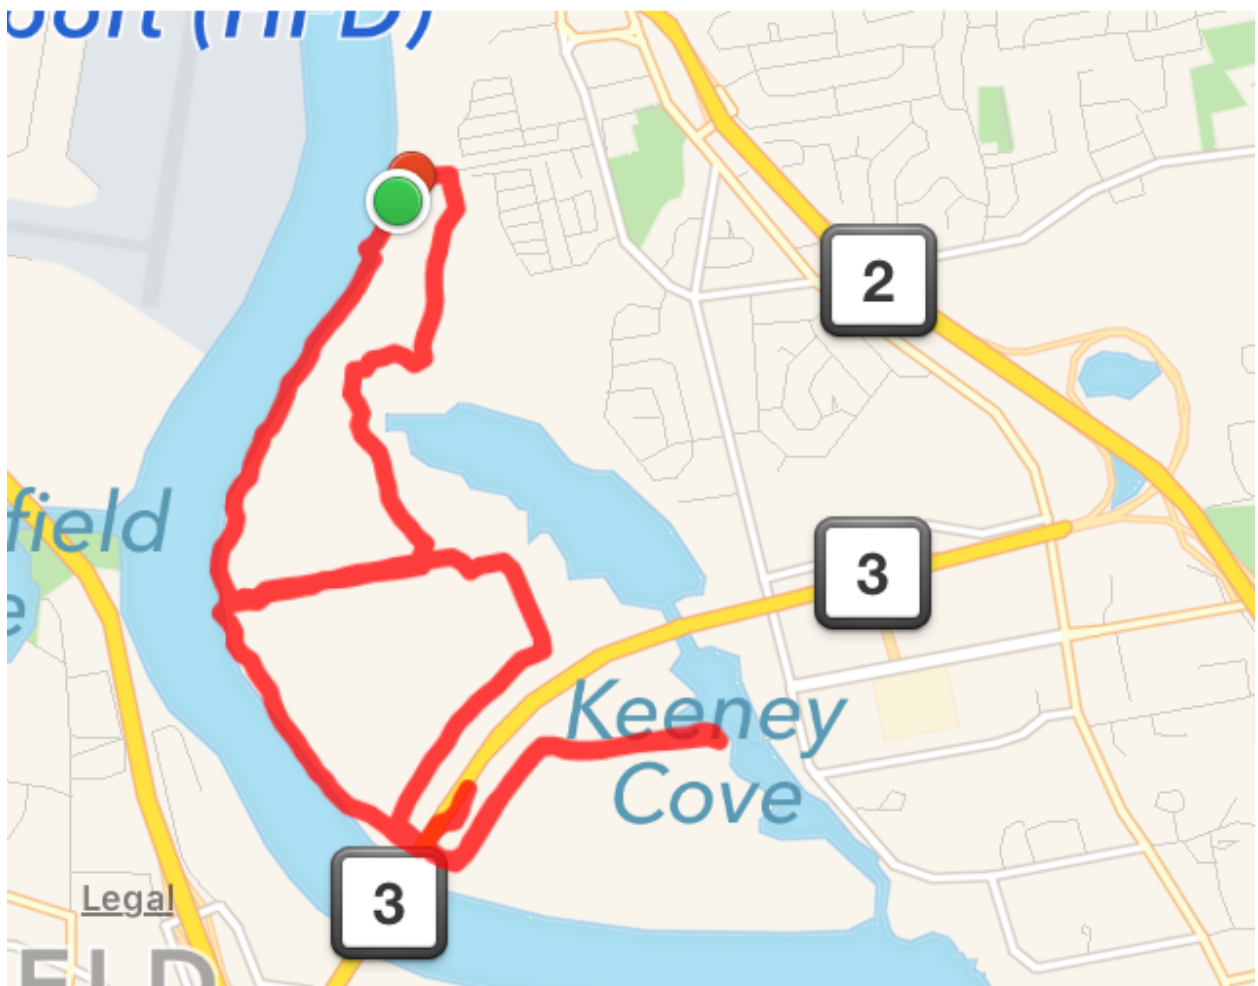

Hiked 6.77 mi on 10/16/15

6.78 mi Hike

ELEVATION

MAX